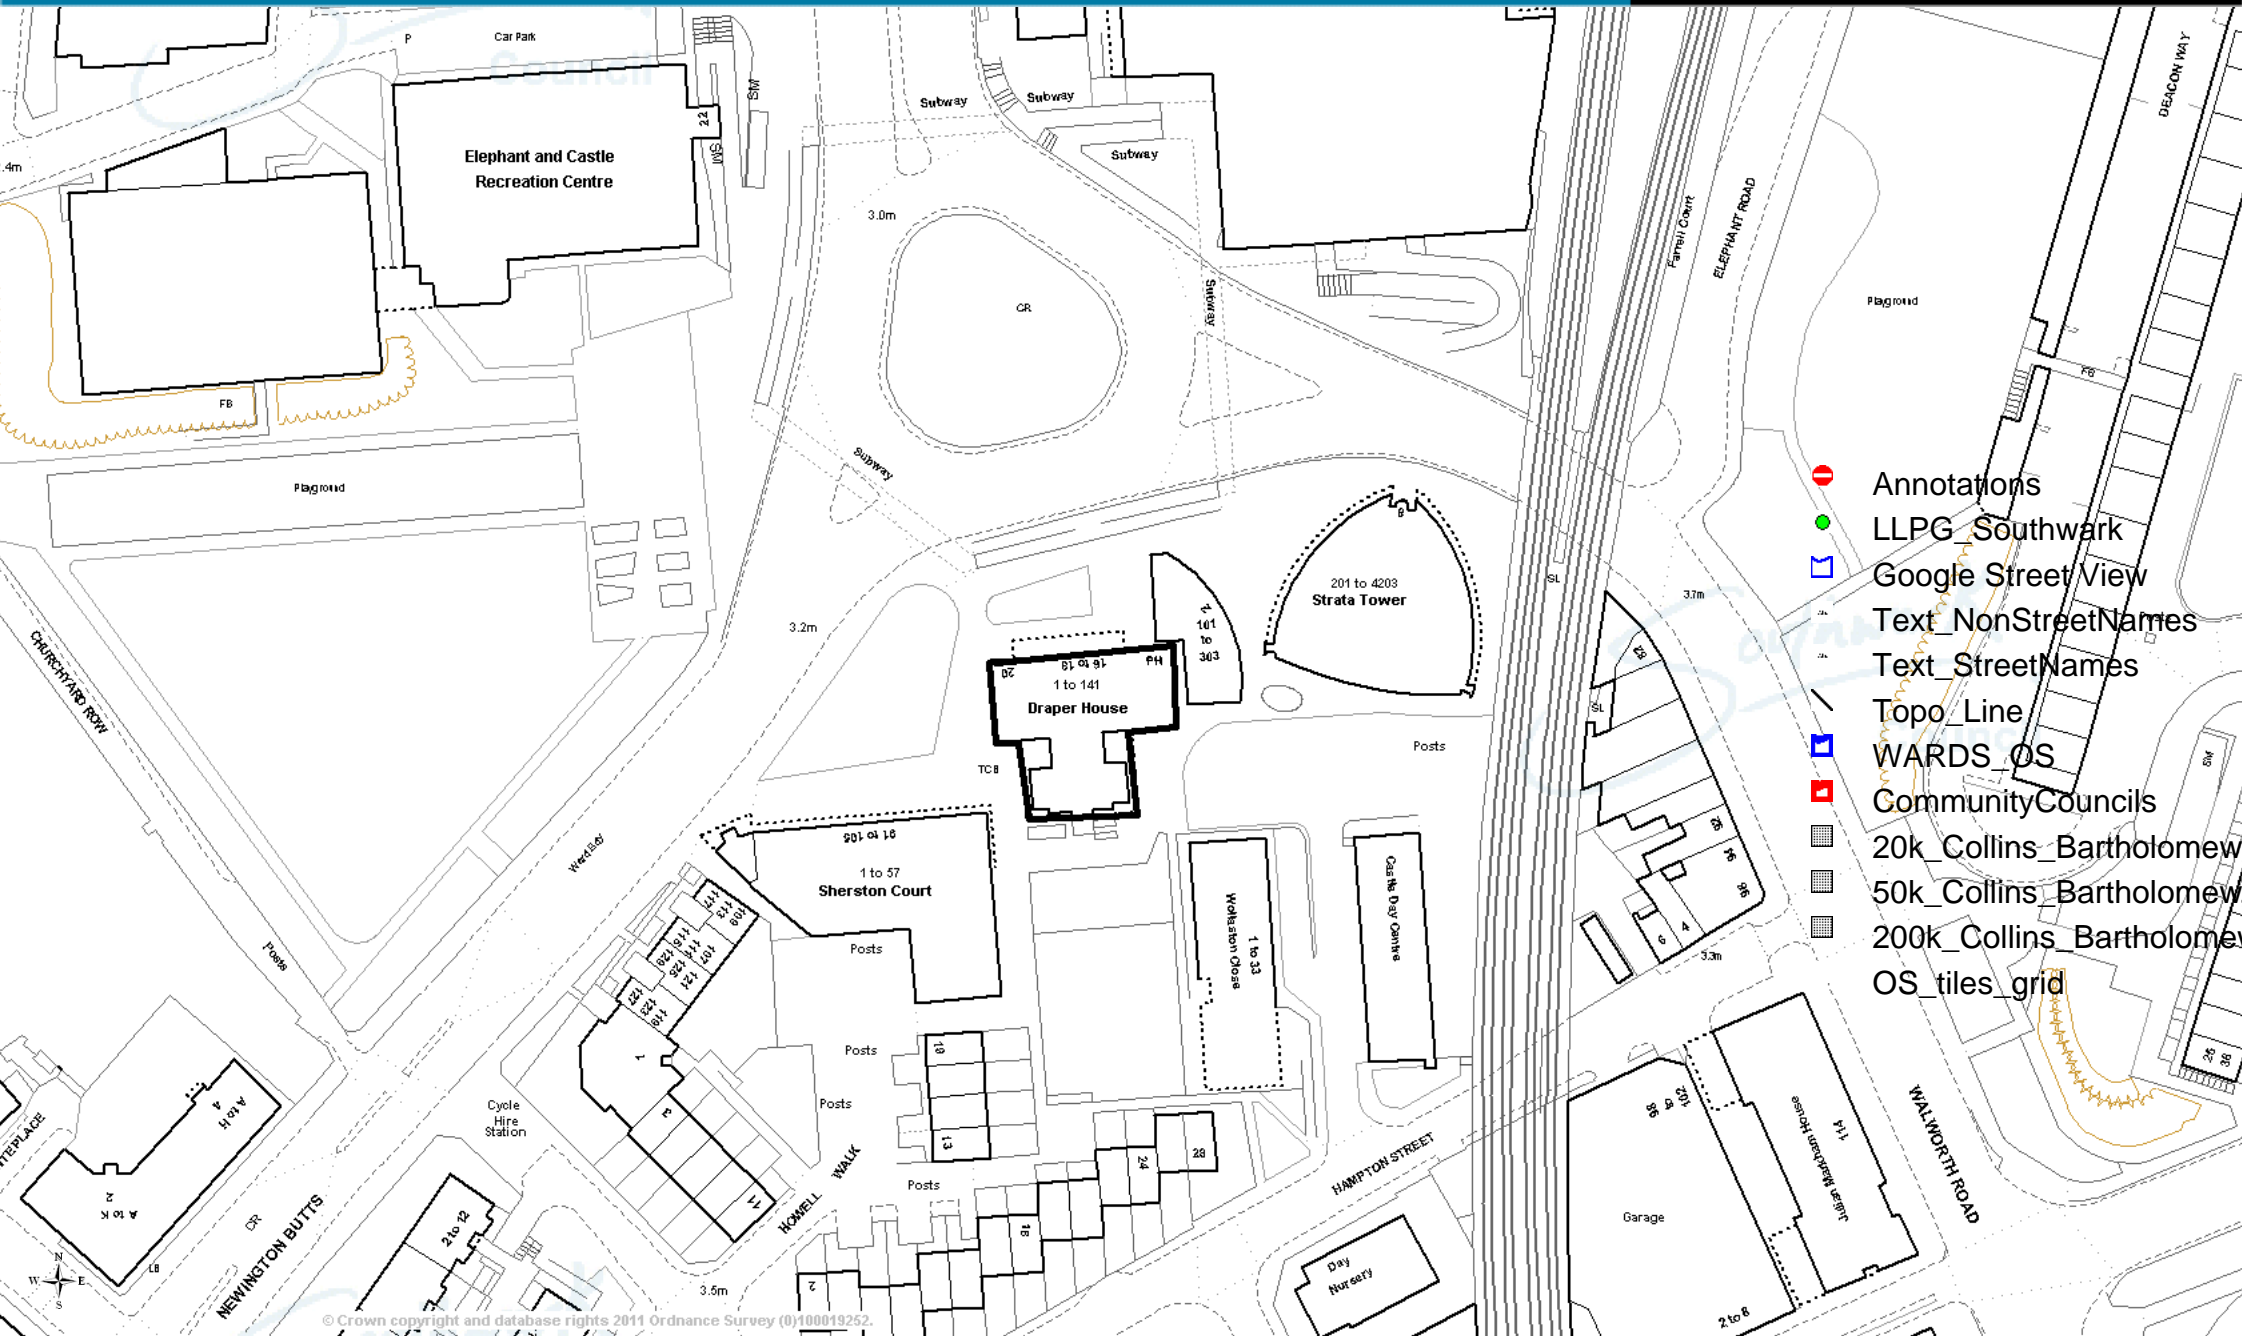

DRAPER HSE, ELEPHANT & CSATLE, LONDON, SE1 6SX

Ordnance Survey

Date 6/5/2011

- Annotations
- LLPG_Southwark
- Google Street View
- Text_NonStreetNames
- Text_StreetNames
- Topo_Line
- WARDS_OS
- CommunityCouncils
- 20k_Collins_Bartholomew
- 50k_Collins_Bartholomew
- 200k_Collins_Bartholomew
- OS_tiles_grid

© Crown copyright and database rights 2011 Ordnance Survey (0)100019252.